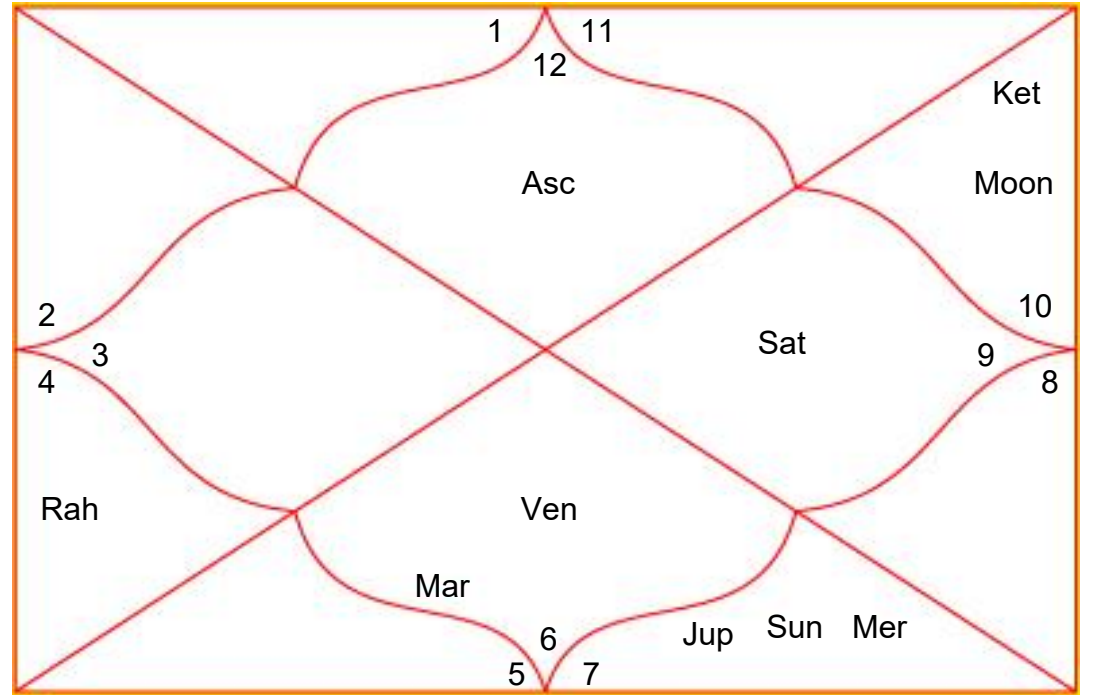

Q. How will my health be?

Query Details

Questioner's Name : Rohit
Time of Query : 28 Oct 2017 (04:12:00 PM)
Local Mean Time : 03:50:48 PM   **Sidreal Time** : 06:18:39 PM
Place of Query : New Delhi, India
Latitude : 77.12E   **Longitude** : 28.36N
Ayanmash : 24:6:20 NC Lahiri

Query Panchang

Ascendant	Pisces
Lagna Lord	Jupiter
Rashi	Capricorn
Rashi Lord	Saturn
Nakshatra	Sravana
Nakshatra Lord	Moon
Tithi	Ashtami Shukla
Tatwa	Vayu
Paya	Gold
Karan	Bava
Yoga	Sula
Vashya	Jalachar

Query Chart (Kundali)

Disclaimer: WebAstrologers.com does not makes any claims towards the accuracy of the predictions or the effectiveness of the remedies prescribed herein. The analysis presented here is based on Vedic astrology and follows the guidelines as prescribed in astrology texts. Please follow any advice at your own risk and discretion.